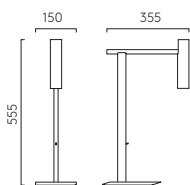

Leda Desk

Con il suo design minimalista e lineare e la comoda testa regolabile, Leda è la lampada da scrivania ideale per aggiungere un'illuminazione calda e funzionale agli spazi di lavoro della stanza degli ospiti, ai comodini e alle aree di seduta dell'ingresso. Il diffusore di Leda è disponibile nei colori nero opaco, oro opaco e nickel opaco. per adattarsi a qualsiasi interno contemporaneo.

4W Max LED 35mm GU10 excl.

Switched

Diffusore venduto separatamente