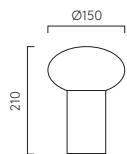

Zeppo Portable

Zeppo è una lampada da tavolo portatile che dona una confortevole illuminazione d'ambiente a qualsiasi spazio, dalle camere agli spazi di lavoro e le zone pranzo. Il comodo comando a interruttore e il design moderno e durevole fanno di Zeppo la scelta ideale per un'illuminazione d'ambiente moderna.

2.6W LED incl.

2700K 287lm 80CRI

Con interruttore

Dimmerazione a 4 livelli