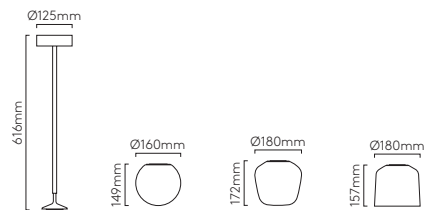

7.6W LED incl.

3000K 324lm 90CRI

IP44

Diffusore venduto separatamente

Polished Chrome

Matt Black

Nara Globe Ribbed Glass

Nara Globe Glass