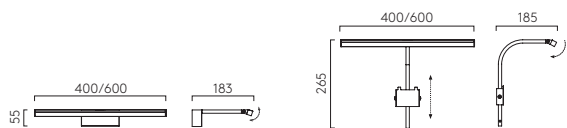

400 7W LED incl.

400 Framed 4.5W LED incl.

2700K 127lm 90CRI

600 10.8W LED incl.

600 Framed 8W LED incl.

2700K 214lm 90CRI

400

600 Framed