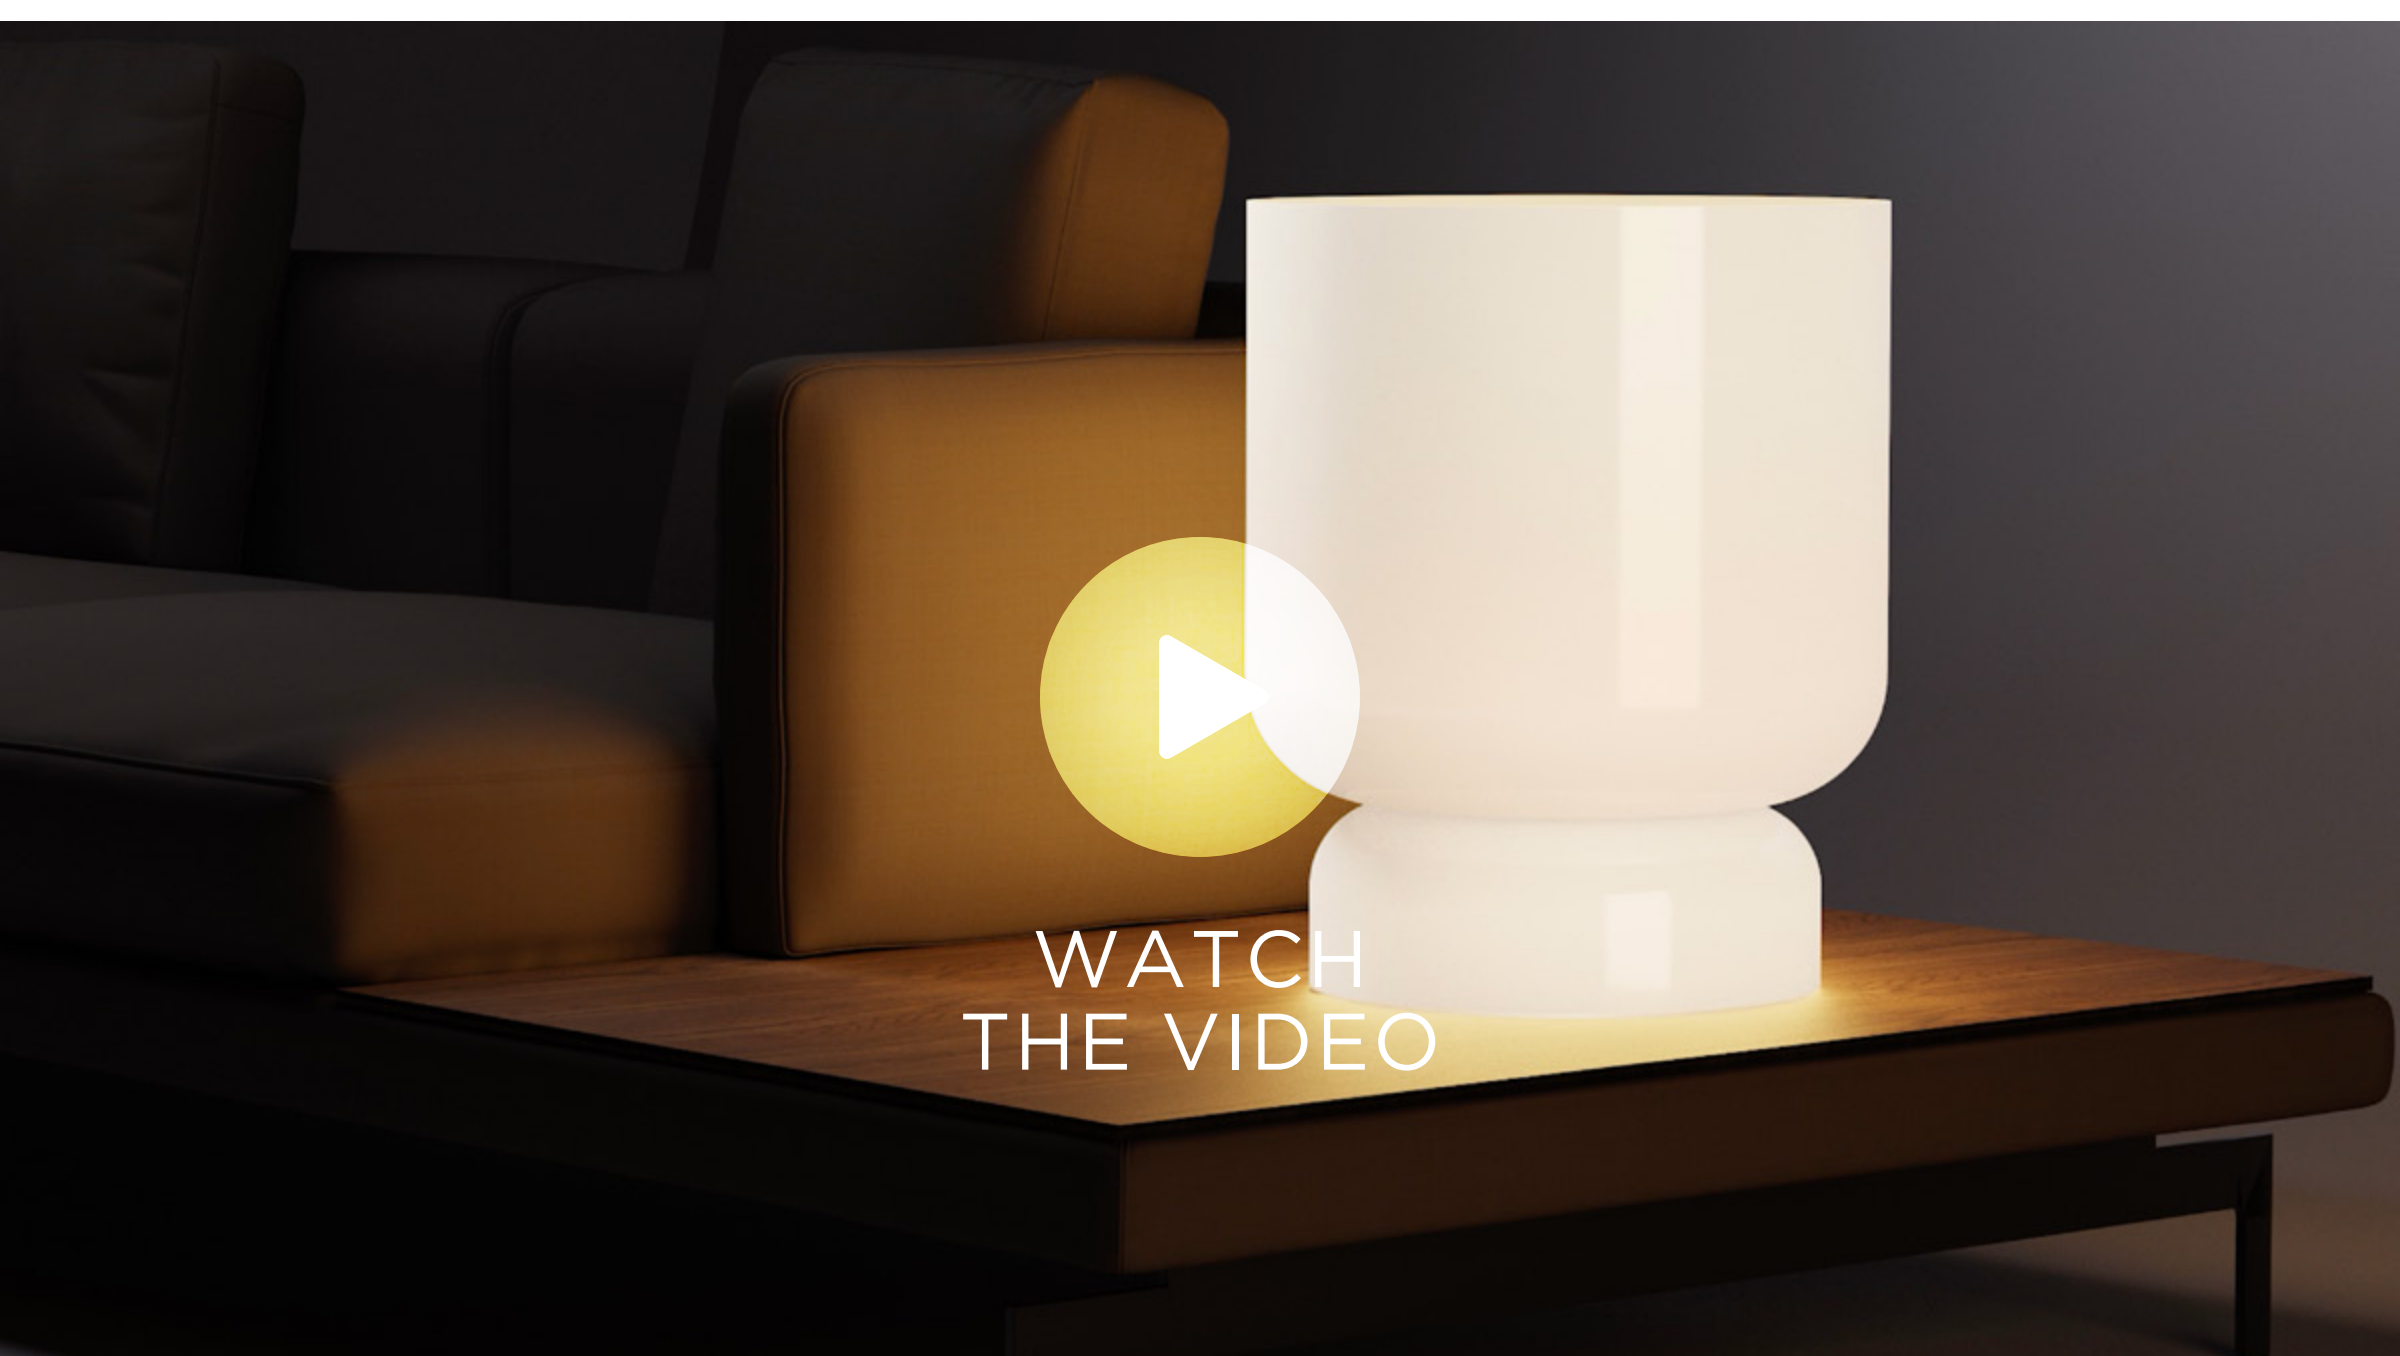

Pablo®

NEW
TOTEM
TABLE

HIGHLY VERSATILE LED LIGHTING SYSTEM

COMPRISED OF EXQUISITELY BLOWN OPAL GLASS SHADES

DESIGNED AROUND A MODULAR PLATFORM.

TOTEM'S SOFT, PURE WHITE GEOMETRIC FORMS PROVIDE A CHARMING INTERPLAY OF UNIQUE AND RHYTHMIC SHADE GROUPINGS TO ADD WARMTH AND ELEGANCE TO ANY SPACE.

MORE COMBINATIONS

TOTEM TABLE COMBINES 3 FOUNDATIONAL SHADE SIZES TO CREATE UP TO 5 CURATED DUAL SHADE LAMP CONFIGURATIONS RANGING FROM 8.5" (21.5CM) TO 24" (61CM) IN HEIGHT.

NEW PABLO PRICE LIST UPDATED
WITH THE NEW TOTEM TABLE